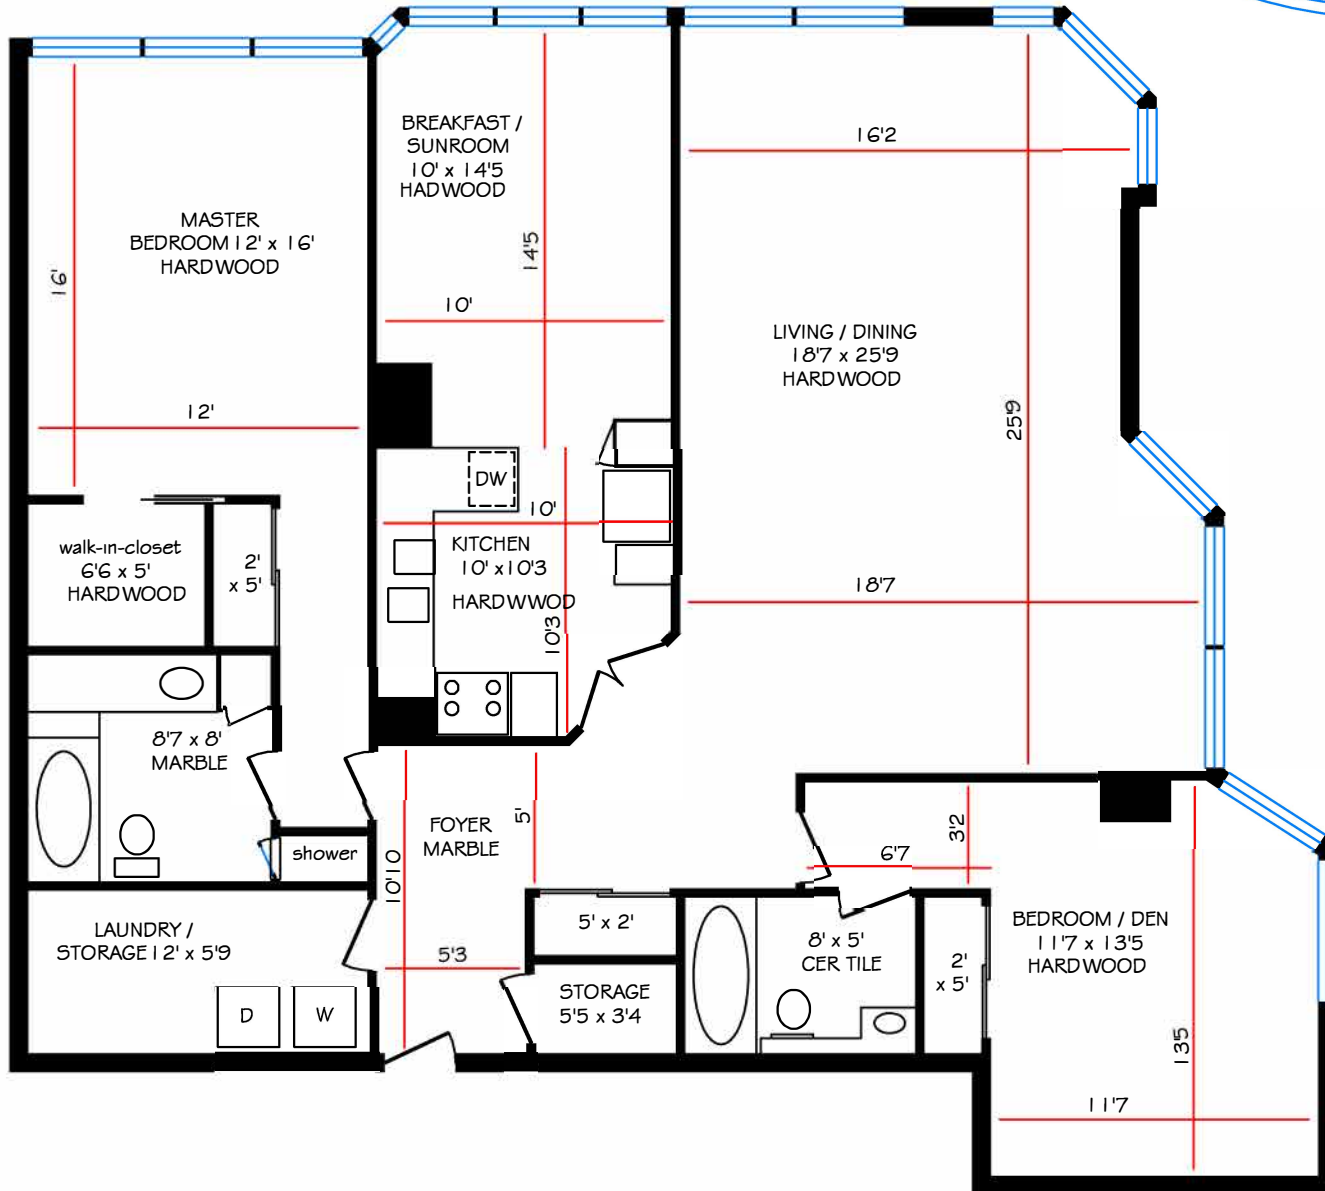

1 Aberfoyle Crescent Suite 702

The Prince Edward Suite

Myron Dylinsky
 Sales Representative
 Royal LePage Real Estate Services
 Tel (416) 236-1871

Total area of unit is 1626 sq ft

No warranty is made or implied as to the accuracy of the information contained herein